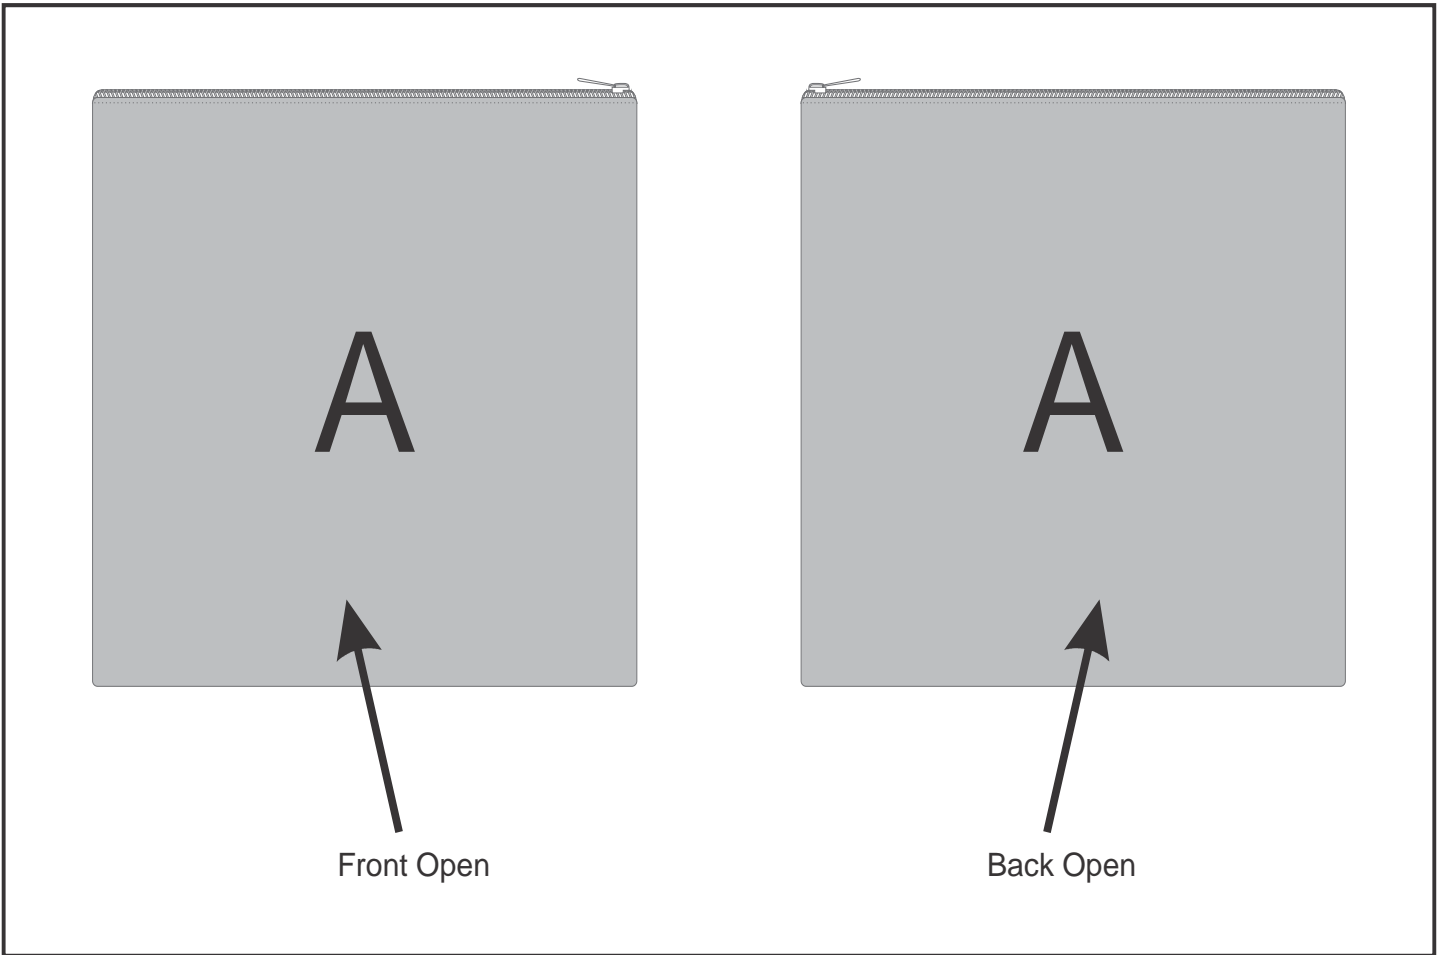

HC-HP-7-G

Hoppla Zuri Medium Scatter Cushion

Need to know:

- Includes 1-Position Sublimation (setup fees apply)
- Please Note: We cannot guarantee 100% logo Alignment on all Brandable Panels.

Branding Options:

Position	Branding Method (Branding Code)	No. of Colours	Dimension
A	Custom Sublimation A (CPSUB-A)	Full Colour	1007mm wide x 490mm high